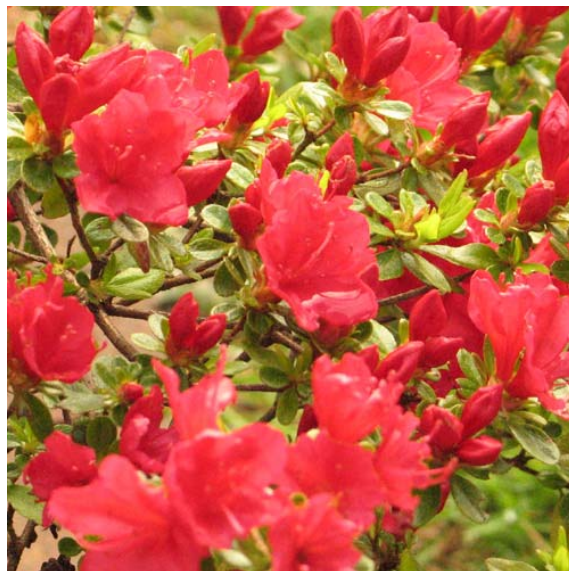

Medford Nursery

560-A Eayrestown-Red Lion Road, Medford, NJ 08055

Phone: 609-267-8100 Toll Free: 800-443-3314

www.medfordnursery.com