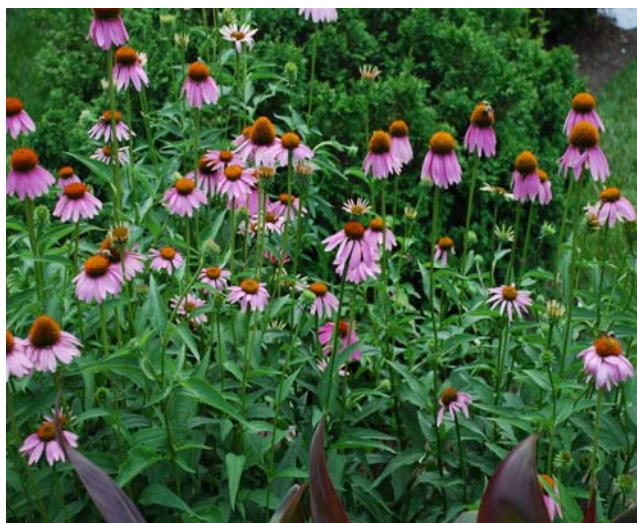

Echinacea purpurea 'Magnus'

Purple Coneflower

DESCRIPTION

This native meadow derivative has vibrant, daisy-like flowers that bloom from midsummer into early autumn.

Its prominent, deep purple central cones are surrounded by larger and more horizontal, reddish-pink, ray petals than the species.

An excellent cut flower and attracts butterflies.

Will tolerate periods of drought

QUICK FACTS

Plant Height: 28-34"

Plant Width/Spread: 12-18"

Hardiness Zone: 5-9

Flower Color: Rosy purple

Sun/Light Exposure: Full sun