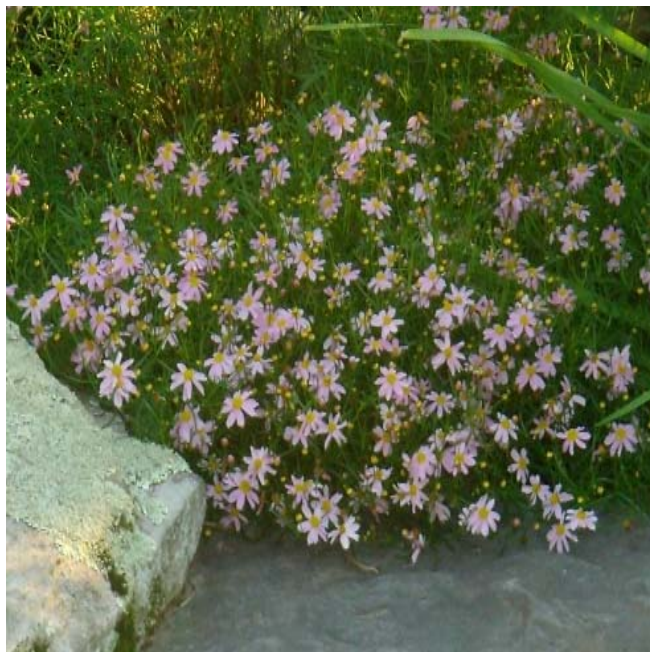

Coreopsis rosea 'American Dream'

American Dream Tickseed

DESCRIPTION

Pink flowers with yellow center cover fern-like foliage.

Plants form a spreading clump of very delicate, ferny foliage.

This compact selection blooms from early summer into the fall.

QUICK FACTS

Plant Height: 18-24"

Plant Width/Spread: 18-20"

Hardiness: Zone 4

Flower Color: Pink with yellow center

Sun/Light Exposure: Full sun

Bloom Time: Early summer to fall

Medford Nursery